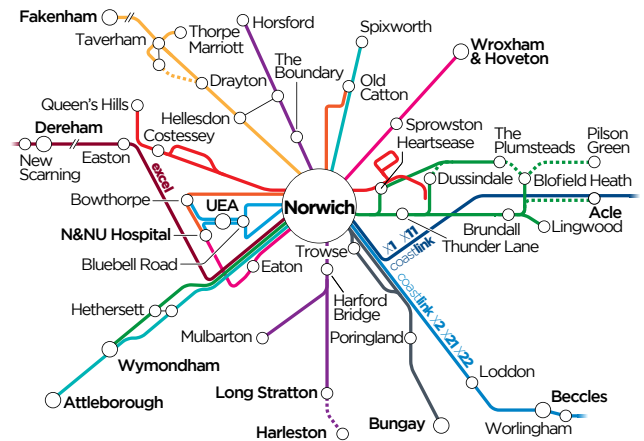

these journeys operate as service 1 from Lowestoft to Great Yarmouth

• Times at these stops are estimated

From Lowestoft or Belton to Great Yarmouth, Market Gates buses serve all stops. Beyond Great Yarmouth buses stop at the points shown above only.

operates as Coastlink X1 see timetable above

You'll find maps for Norwich, Great Yarmouth and Lowestoft throughout the booklet.

This area is not to scale and shown as an indication of route only

more buses...
Coastal Clipper 1/1A buses also run between Great Yarmouth & Lowestoft, up to every 30 mins
find bus times online

Coastal zone
anywhere on the coast or inland as far as Beccles, Bungay or Acle

adult	£7	young person	£5.50 5-19	High5 group*	£12
-------	----	--------------	---------------	--------------	-----

Explorer zone
all buses, all along the coast and all across Norwich

adult	£8	young person	£6 5-19	High5 group*	£14
-------	----	--------------	------------	--------------	-----

buy on app or on bus

travelling in the Norwich zone

All bus stops between Acle and Norwich are part of our **Norwich Zone** - ideal for easy connections onto any of our frequent colour-coded **Network Norwich** bus routes, that can take you all across the city and beyond...